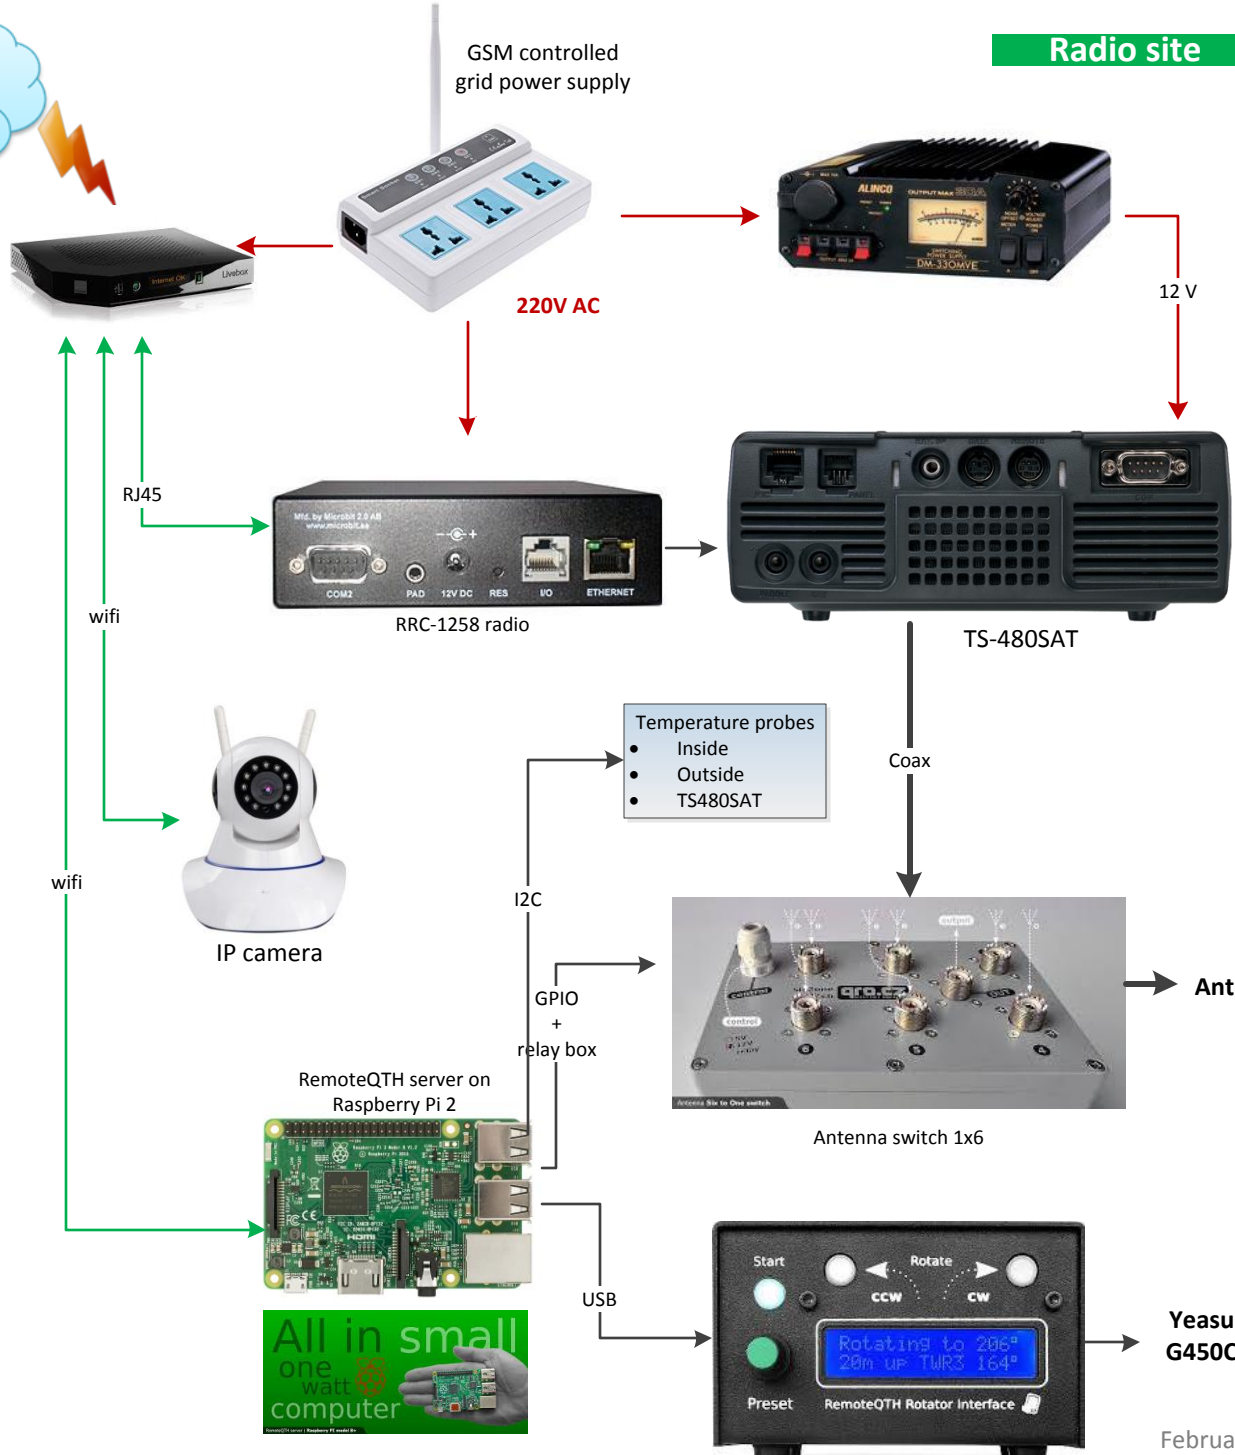

**Control site**

**Radio site**

Internet

GSM controlled  
grid power supply

220V AC

12 V

wifi

RJ45

wifi

wifi

- Temperature probes
- Inside
- Outside
- TS480SAT

Coax

I2C

GPIO  
+  
relay box

USB

**F5RDS remote HF station**  
from 160 to 6 m, 100w